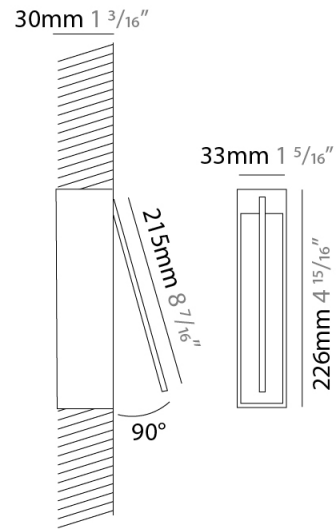

SPILLO 1 ROD RECESSED

D46004- -

base number
Color   Finish
Temperature   Options

1. To build a product code in our configurator select the specify button on the base model # product page
2. To build a manual product code on this datasheet choose from the options listed below in blue font and add the suffix to the base model #

GENERAL

Series: Spillo
Subseries: Spillo 1 Rod
Brand: Icone
Division: Design
Mounting Type: Recessed
Mounting Location: Wall
Subcategory: Ambient

PHYSICAL

Shape: Rectangle
Width (mm): 33
Width (in): 1 ⁵/₁₆
Height (mm): 226
Height (in): 8 ⁷/₈
Min. Recessing Depth (mm): 30
Min. Recessing Depth (in): 1 ³/₁₆
Light Distribution: Adjustable
[Fixture Finish: WHI / BLK / CHR / BGD](#)
Fixture Material: Brass

ELECTRICAL

Lamp Type: LED
Total Output Wattage (W): 2.64
Dimming: 0-10V Dimming
Driver Included: No
Driver Location: Remote
Driver Type: Constant Voltage - 120 / 277Vac
Driver Class: Class 2
Input Voltage (V): 120 - 277
Output Voltage (V): 12
Upon Request: (Not included, see components) 0-10Vdc dimming / 277Vac

LED

[Color Temperature (°K): 2700 / 3000](#)
Nominal Lumen (lm): 220
CRI: >90 CRI
Lamp Life (hrs): 50000

OPTICAL

Adjustability: Tilt 120°

RATINGS AND CERTIFICATIONS

Certified By: Certified for North American Standards
IP rating: IP20

PROJECT
TYPE
SPECIFIER
QUANTITY
DATE