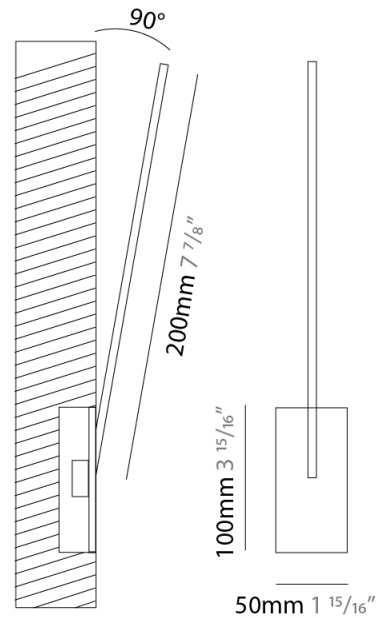

PROJECT
TYPE
SPECIFIER
QUANTITY
DATE

SPILLO 1 ROD RECESSED

D46012- -
base number   Color   Finish
                         Temperature   Options

1. To build a product code in our configurator select the specify button on the base model # product page
2. To build a manual product code on this datasheet choose from the options listed below in blue font and add the suffix to the base model #

GENERAL

Series: Spillo
Subseries: Spillo 1 Rod
Brand: Icone
Division: Design
Mounting Type: Recessed
Mounting Location: Wall
Subcategory: Ambient

PHYSICAL

Shape: Rectangle
Width (mm): 50
Width (in): 1 15/16
Height (mm): 200
Height (in): 7 7/8
Light Distribution: Adjustable
Fixture Finish: WHI / BLK / CHR / BGD
Fixture Material: Brass

ELECTRICAL

Lamp Type: LED
Total Output Wattage (W): 2.64
Dimming: 0-10V Dimming
Driver Included: No
Driver Location: Remote
Driver Type: Constant Voltage - 120 / 277Vac
Driver Class: Class 2
Input Voltage (V): 120 - 277
Output Voltage (V): 12
Upon Request: (Not included, see components) 0-10Vdc dimming / 277Vac

LED

Color Temperature (°K): 2700 / 3000
Nominal Lumen (lm): 220
CRI: >90 CRI
Lamp Life (hrs): 50000

OPTICAL

Adjustability: Tilt 120°

RATINGS AND CERTIFICATIONS

Certified By: Certified for North American Standards
IP rating: IP20